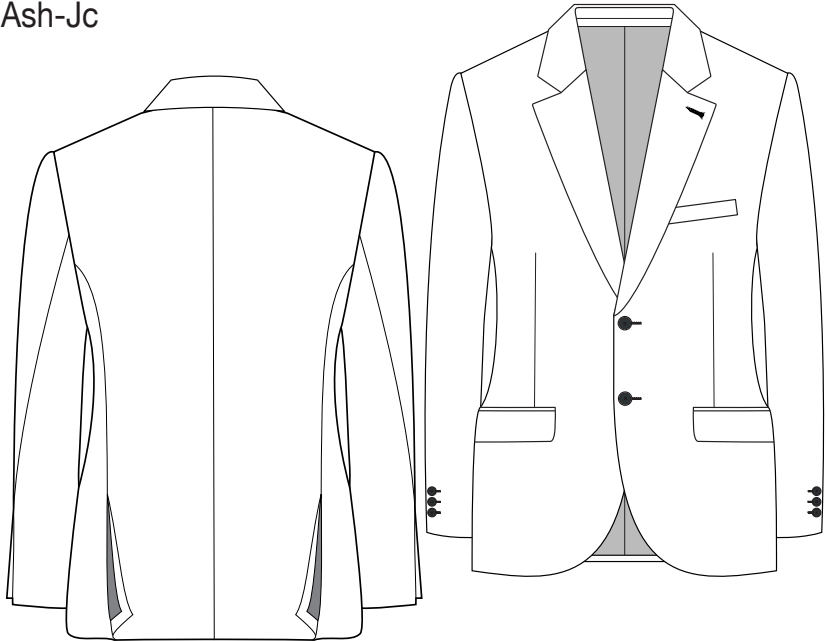

# GOOD MANNERS

Ash-Jc

Tr102

Wa515

Fitting: **Extra Slim Fit**

Style card: **Ash9-Su3**