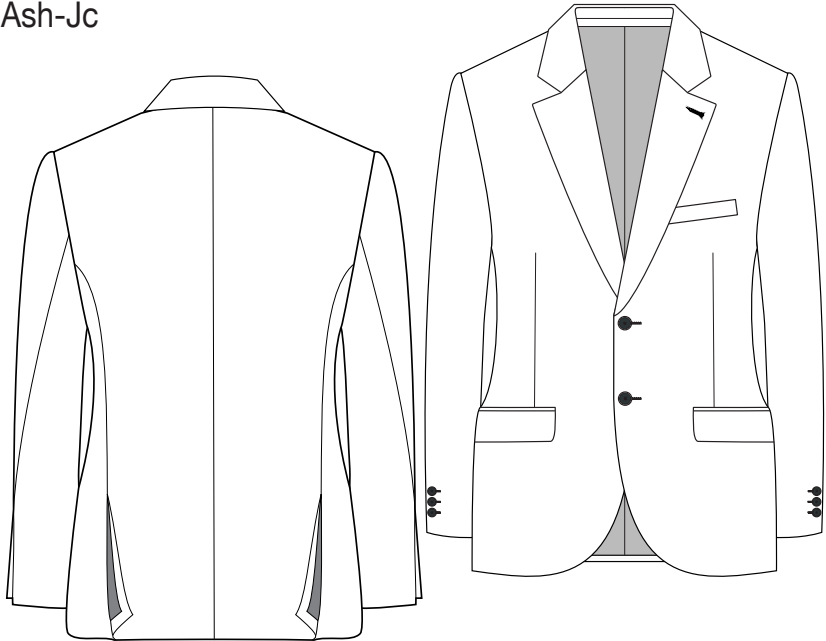

# GOOD MANNERS

Ash-Jc

Tr102

Wa510

Fitting: **Extra Slim Fit**

Style card: **Ash8-Su3**