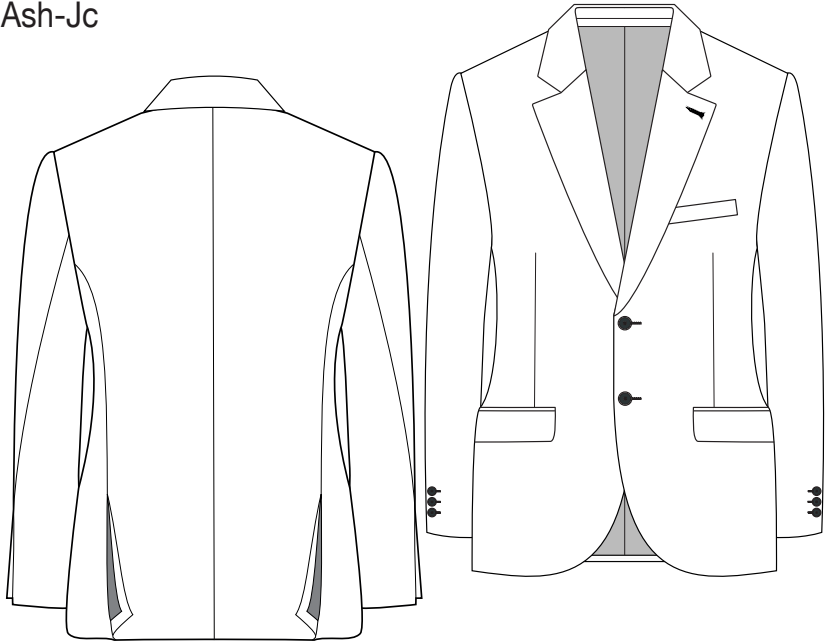

GOOD MANNERS

Ash-Jc

Tr102

Wa508

Fitting: **Extra Slim Fit**

Style card: **Ash7-Su3**