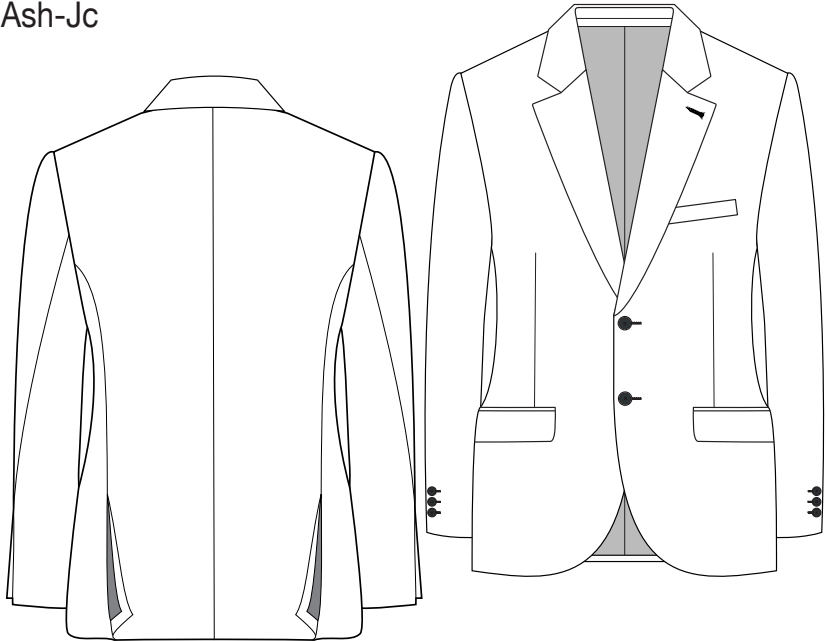

GOOD MANNERS

Ash-Jc

Tr103

Wa510

Fitting: **Extra Slim Fit**

Style card: **Ash16-Su3**