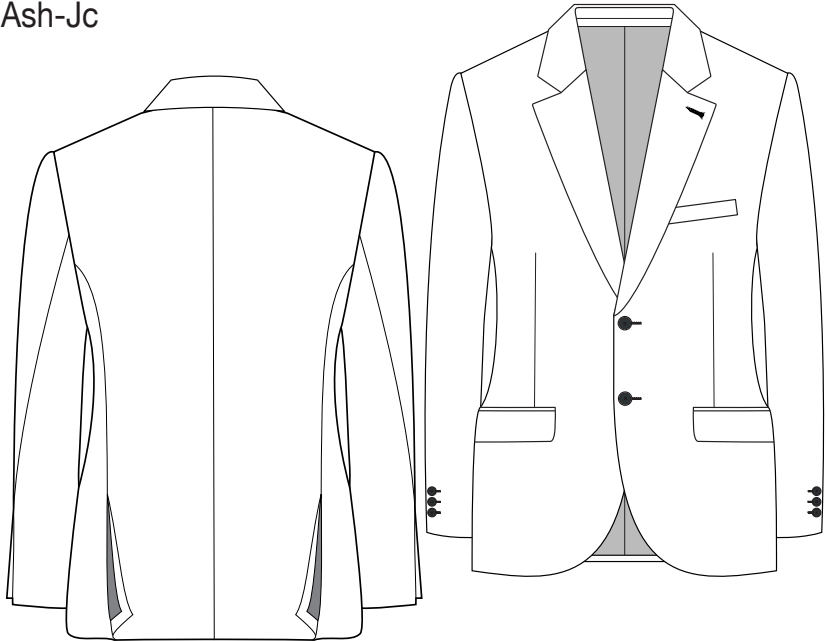

# GOOD MANNERS

Ash-Jc

Tr102

Wa515

Fitting: **Extra Slim Fit**

Style card: **Ash14-Su3**