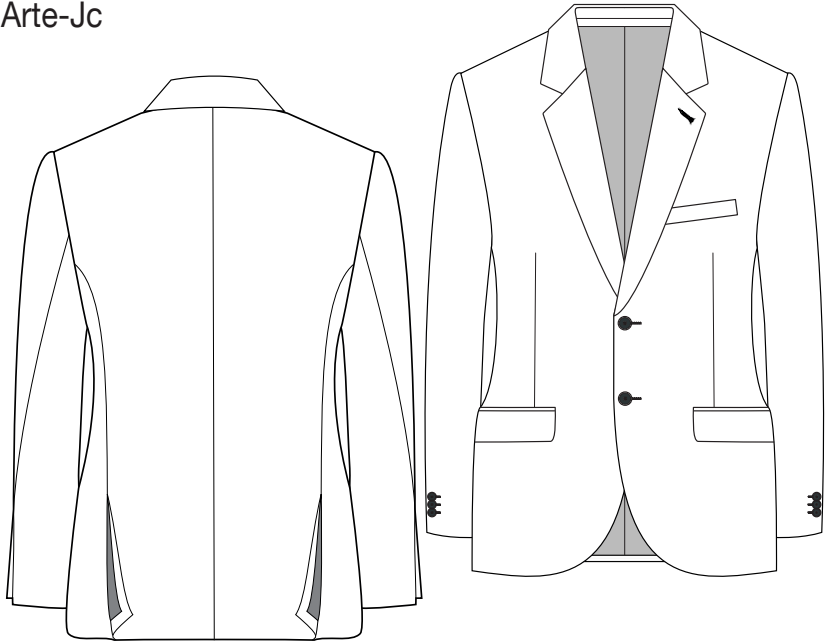

GOOD MANNERS

Arte-Jc

Tr102

Wa515

Fitting: **Extra Slim Fit**

Style card: **Arte18-Su3**