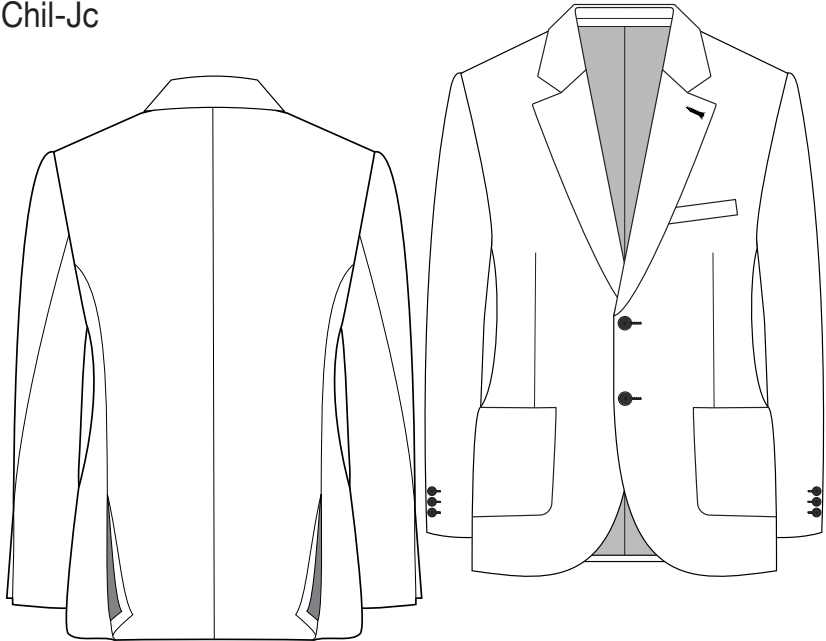

GOOD MANNERS

Chil-Jc

Tr102

Wa510

Fitting: **Extra Slim Fit**

Style card: **Chil-Su3**