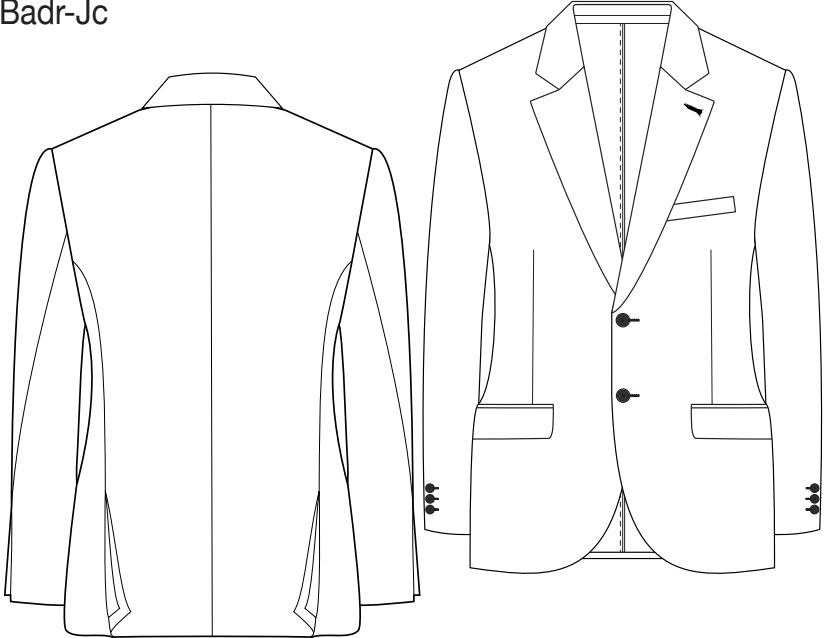

GOOD MANNERS

Badr-Jc

Tr102

Wa510

Fitting: **Extra Slim Fit**

Style card: **Badr2-Su3**