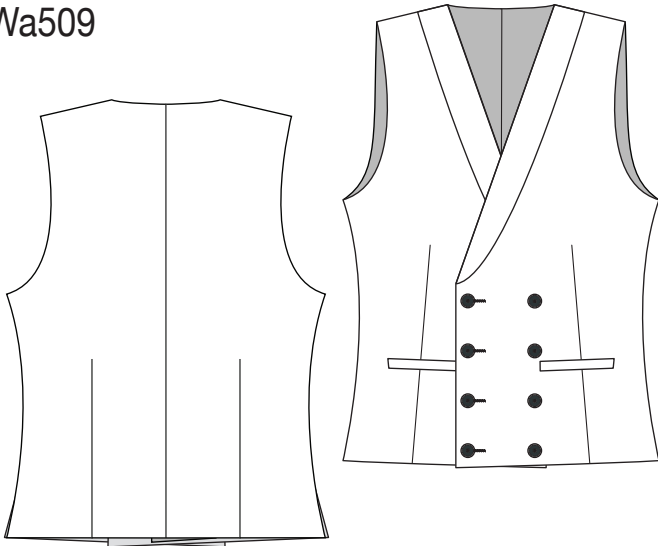

# GOOD MANNERS

Badr-Jc

Tr104

Wa509

Fitting: **Extra Slim Fit**

Style card: **Badr14-Su3**