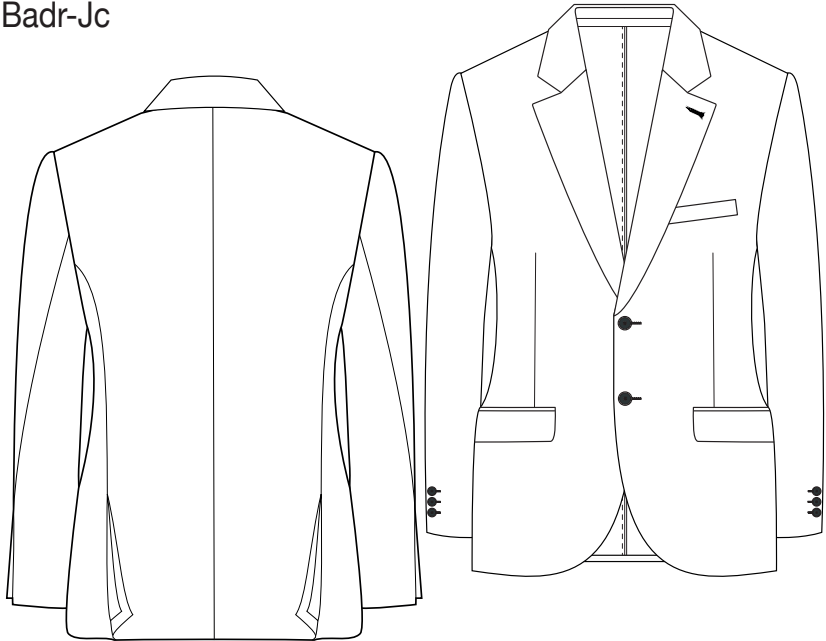

# GOOD MANNERS

Badr-Jc

Tr104

Wa509

Fitting: **Extra Slim Fit**

Style card: **Badr14-Su3**