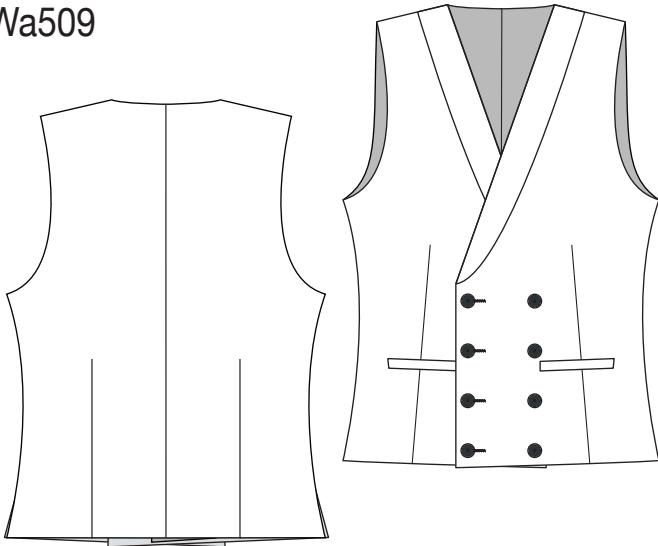

# GOOD MANNERS

Badr-Jc

Tr102

Wa509

Fitting: **Extra Slim Fit**

Style card: **Badr1-Su3**