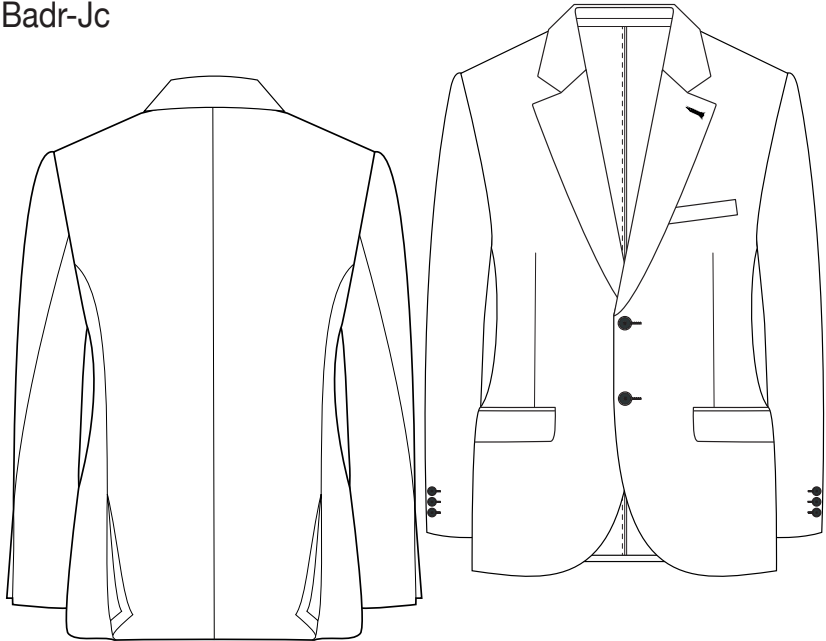

# GOOD MANNERS

Badr-Jc

Tr102

Wa509

Fitting: **Extra Slim Fit**

Style card: **Badr1-Su3**