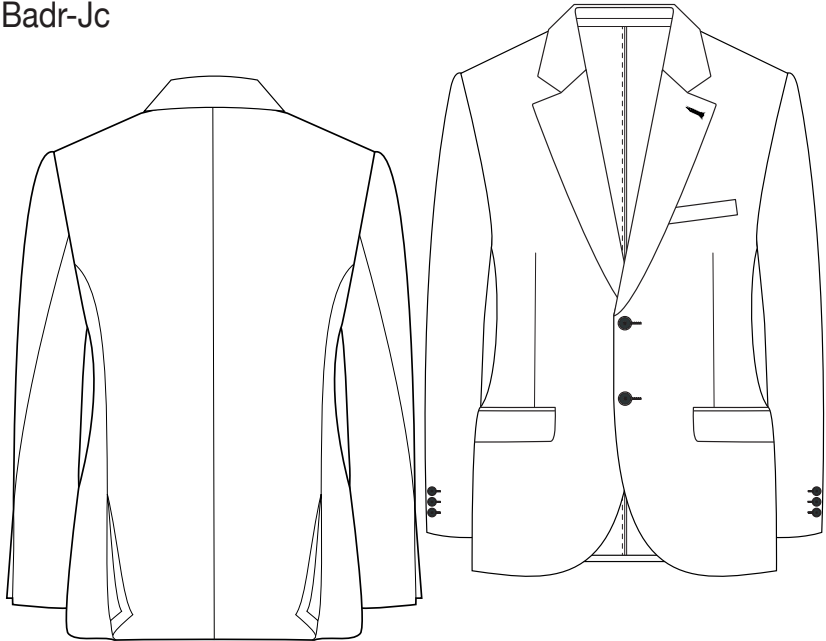

# GOOD MANNERS

Badr-Jc

Tr102

Wa508

Fitting: **Extra Slim Fit**

Style card: **Badr-Su3**