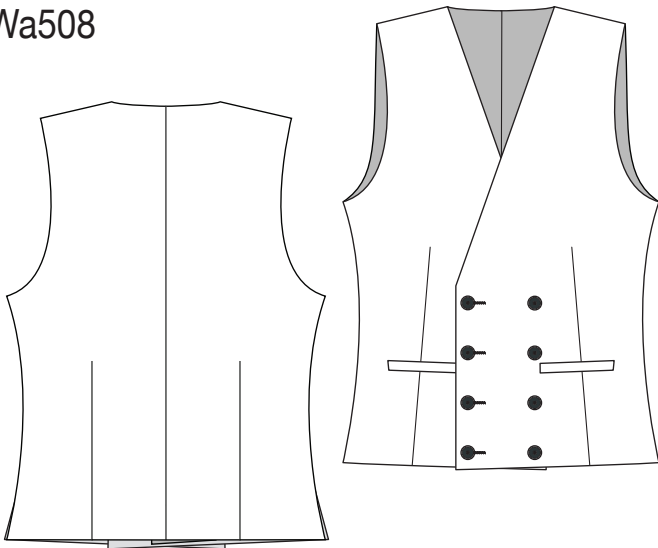

# GOOD MANNERS

Badr-Jc

Tr102

Wa508

Fitting: **Extra Slim Fit**

Style card: **Badr-Su3**