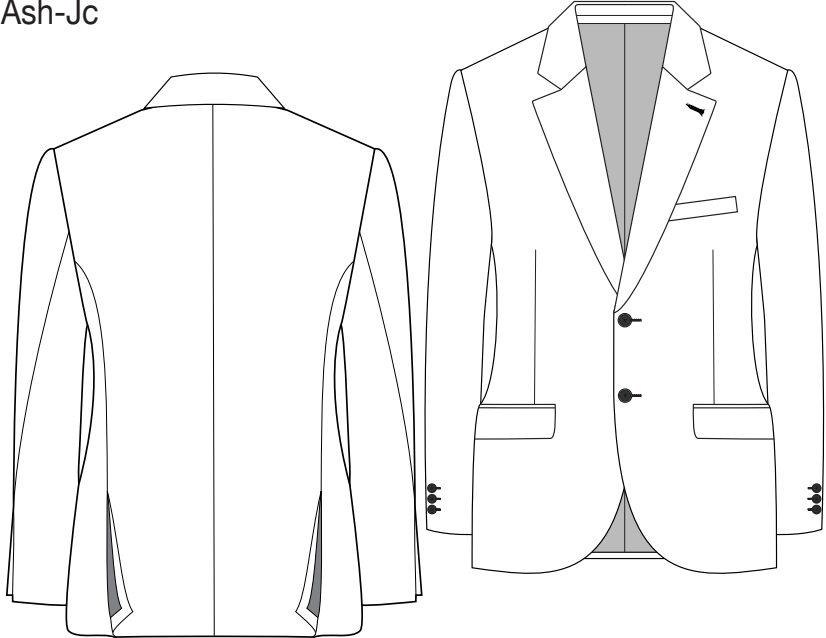

GOOD MANNERS

Ash-Jc

Tr102

Wa509

Fitting: **Extra Slim Fit**

Style card: **Ash10-Su3**