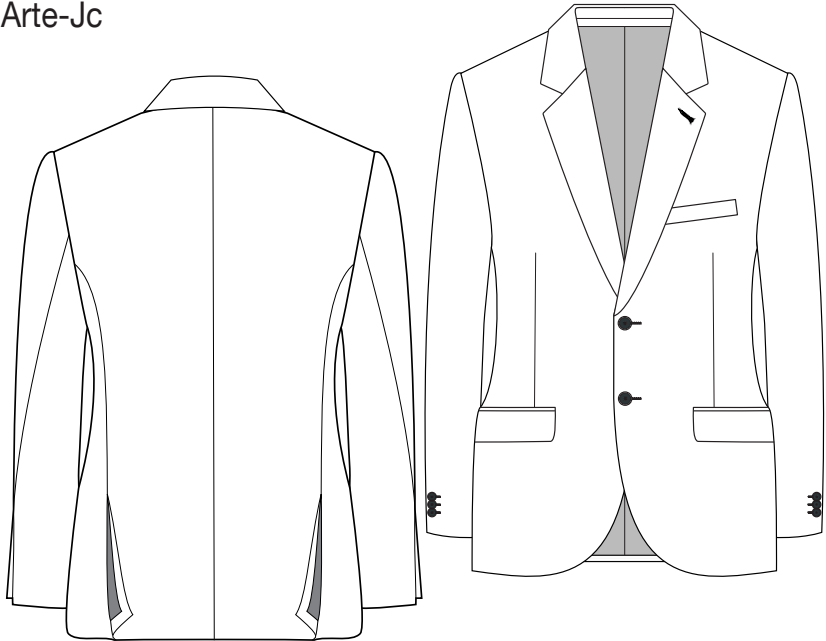

GOOD MANNERS

Arte-Jc

Tr102

Wa509

Fitting: **Extra Slim Fit**

Style card: **Arte19-Su3**