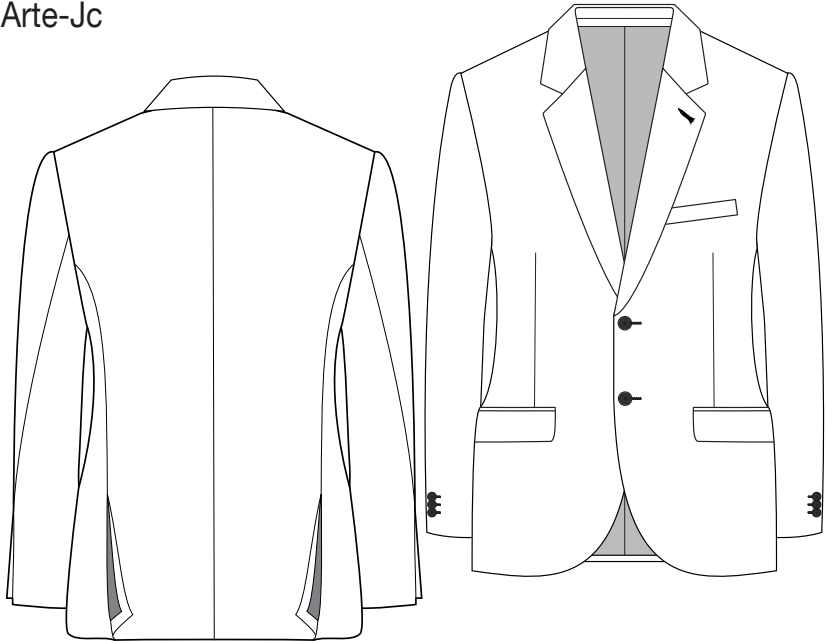

GOOD MANNERS

Arte-Jc

Tr102

Wa510

Fitting: **Extra Slim Fit**

Style card: **Arte16-Su3**