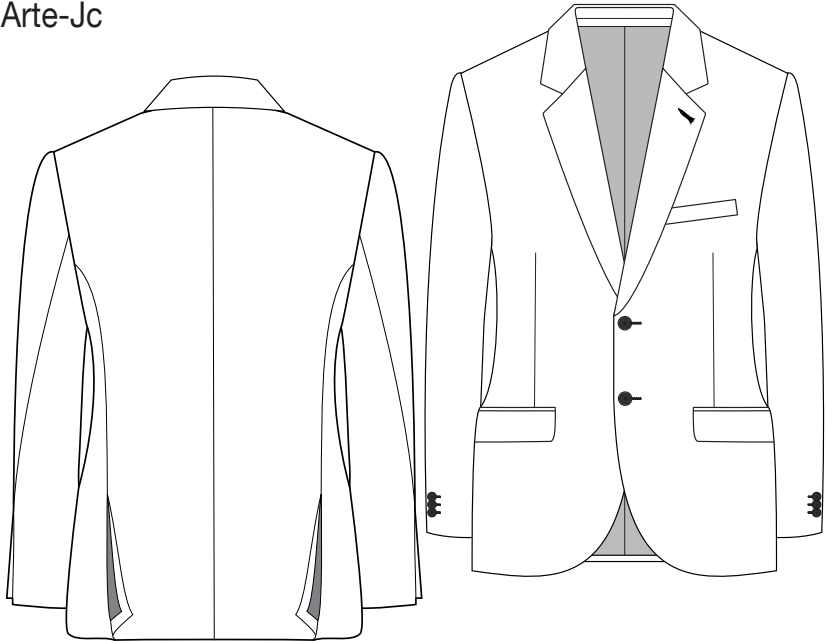

# GOOD MANNERS

Arte-Jc

Tr102

Wa508

Fitting: **Extra Slim Fit**

Style card: **Arte5-Su3**