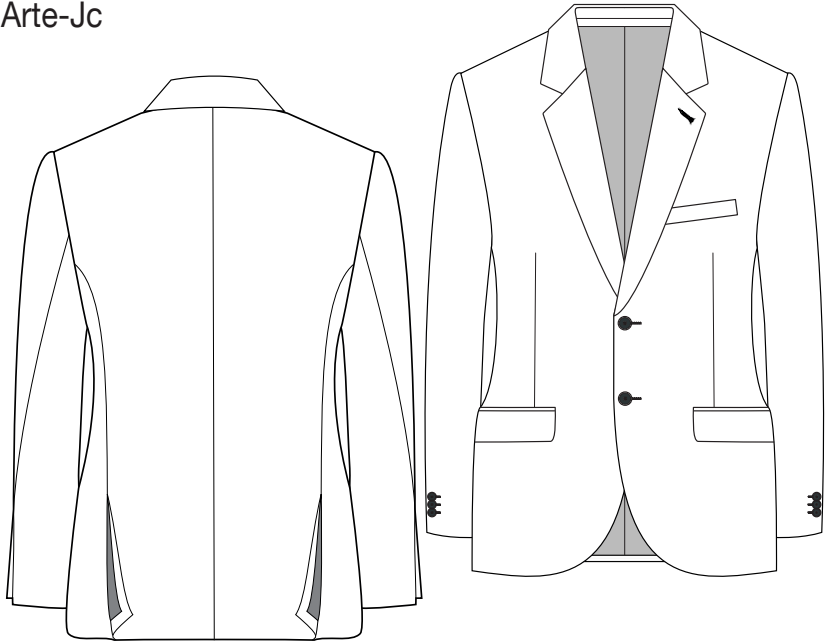

GOOD MANNERS

Arte-Jc

Tr104

Wa510

Fitting: **Extra Slim Fit**

Style card: **Arte15-Su3**