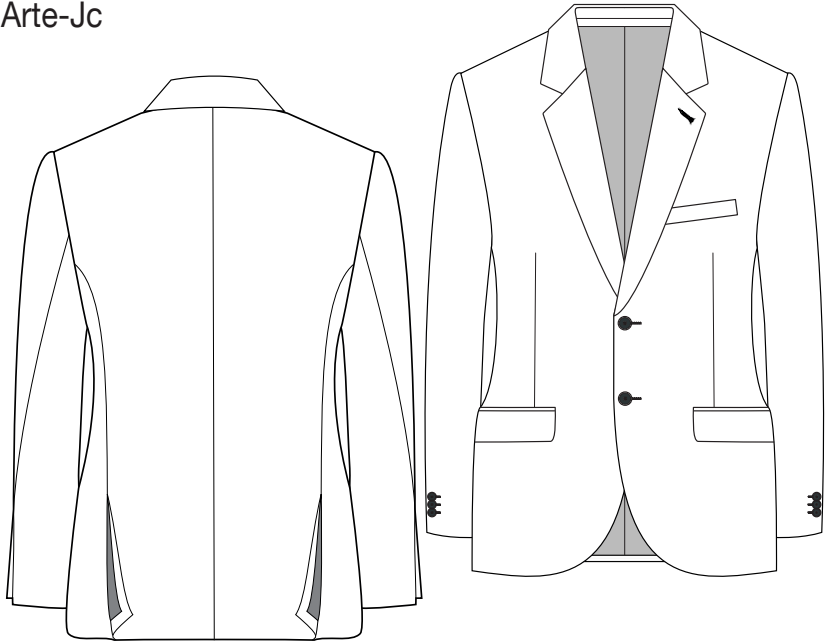

GOOD MANNERS

Arte-Jc

Tr104

Wa509

Fitting: **Extra Slim Fit**

Style card: **Arte14-Su3**