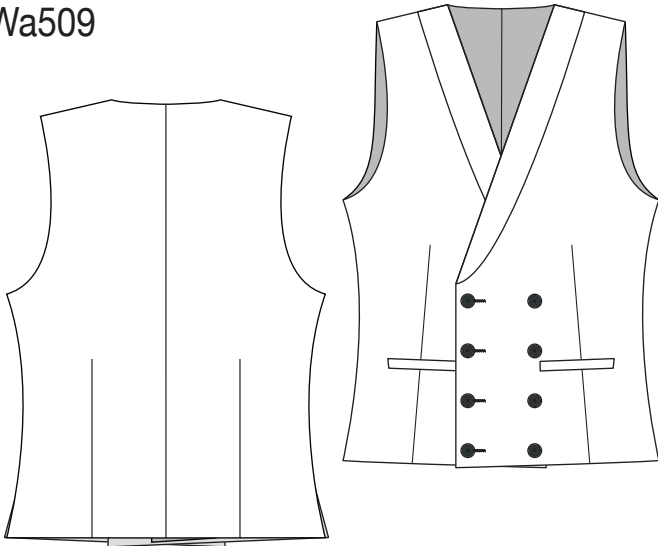

GOOD MANNERS

Arte-Jc

Tr104

Wa509

Fitting: **Extra Slim Fit**

Style card: **Arte14-Su3**