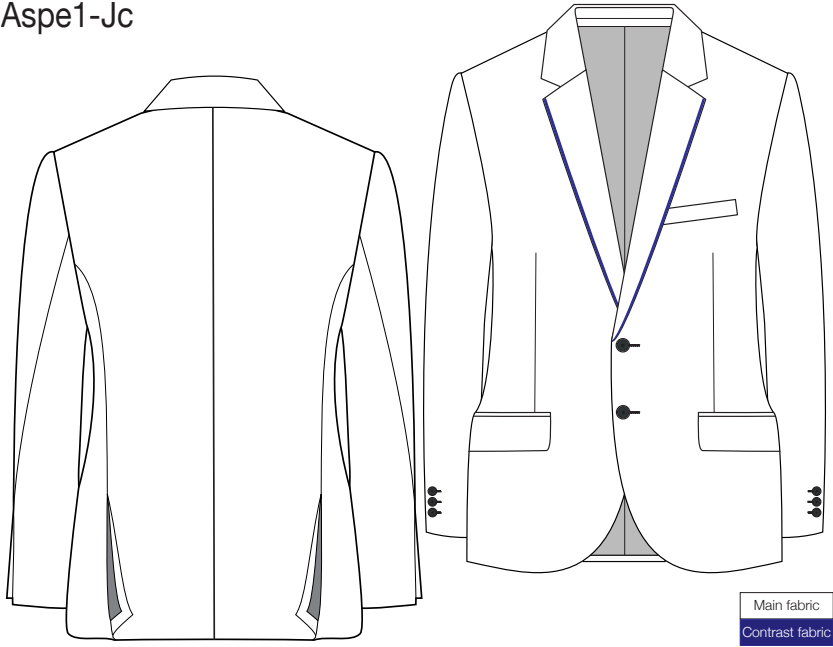

GOOD MANNERS

Aspe1-Jc

Tr101

Wa505

Fitting: **Slim Fit**

Style card: **Aspe11-Su3**