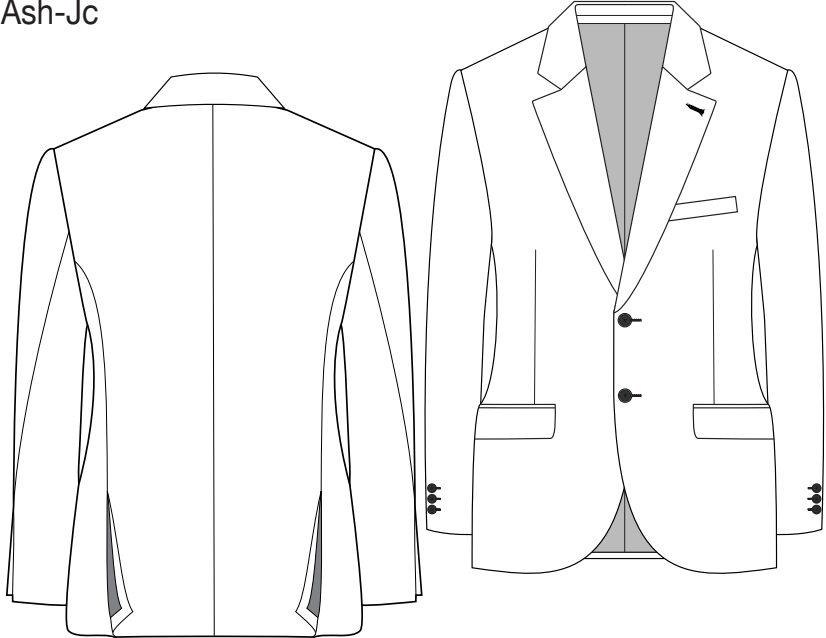

GOOD MANNERS

Ash-Jc

Tr103

Wa509

Fitting: **Extra Slim Fit**

Style card: **Ash6-Su3**