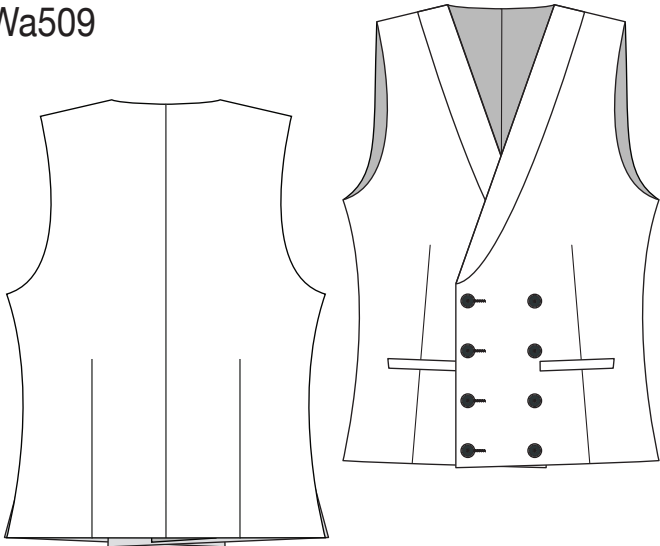

GOOD MANNERS

Ash-Jc

Tr103

Wa509

Fitting: **Extra Slim Fit**

Style card: **Ash6-Su3**