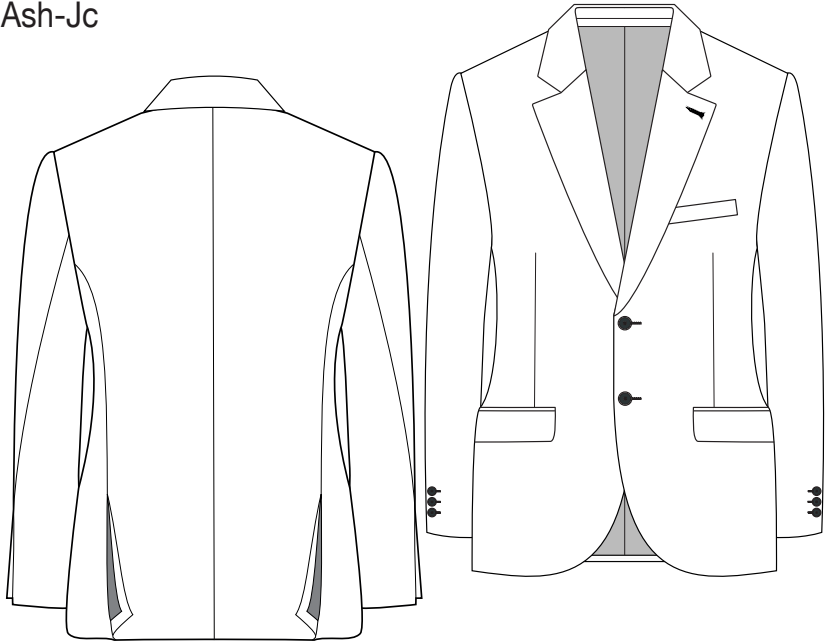

# GOOD MANNERS

Ash-Jc

Tr102

Wa512

Fitting: **Extra Slim Fit**

Style card: **Ash5-Su3**