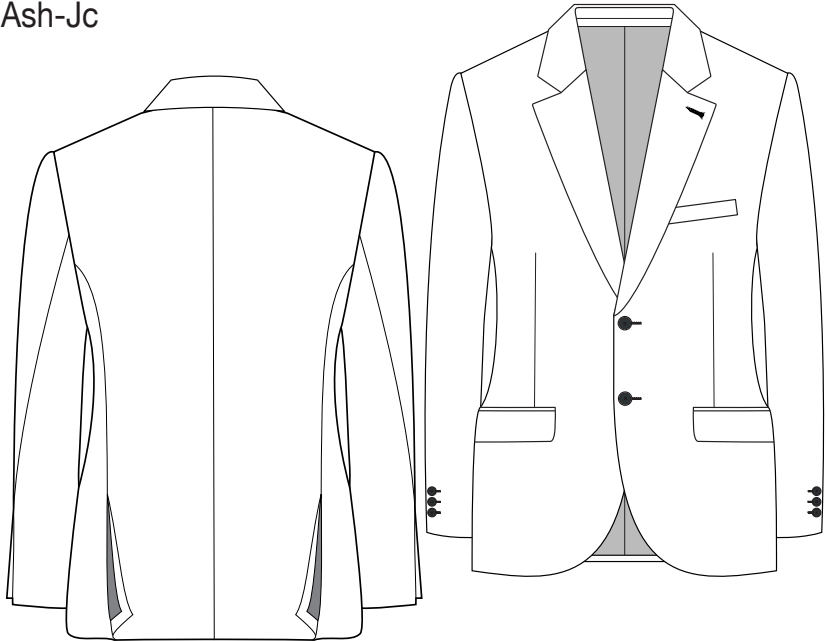

GOOD MANNERS

Ash-Jc

Tr103

Wa510

Fitting: **Extra Slim Fit**

Style card: **Ash4-Su3**