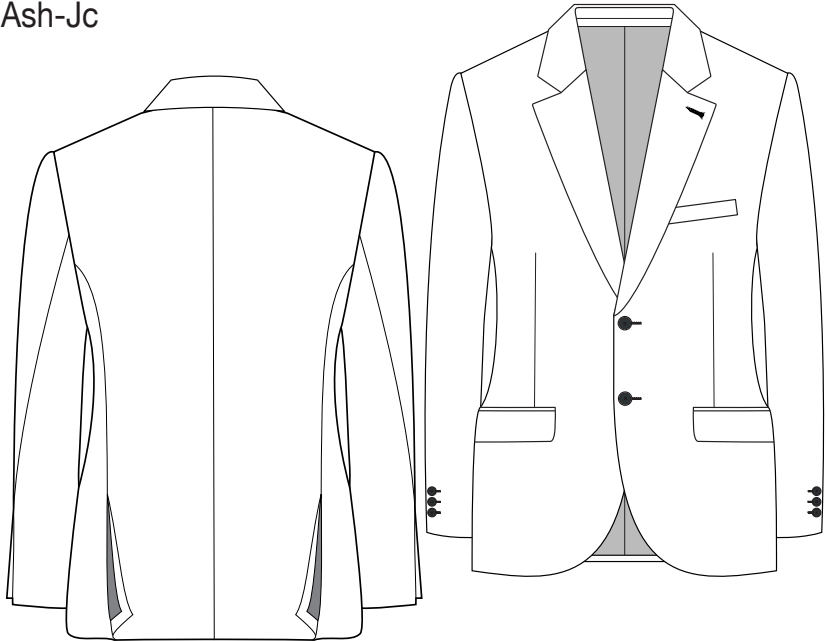

# GOOD MANNERS

Ash-Jc

Tr103

Wa512

Fitting: **Extra Slim Fit**

Style card: **Ash3-Su3**