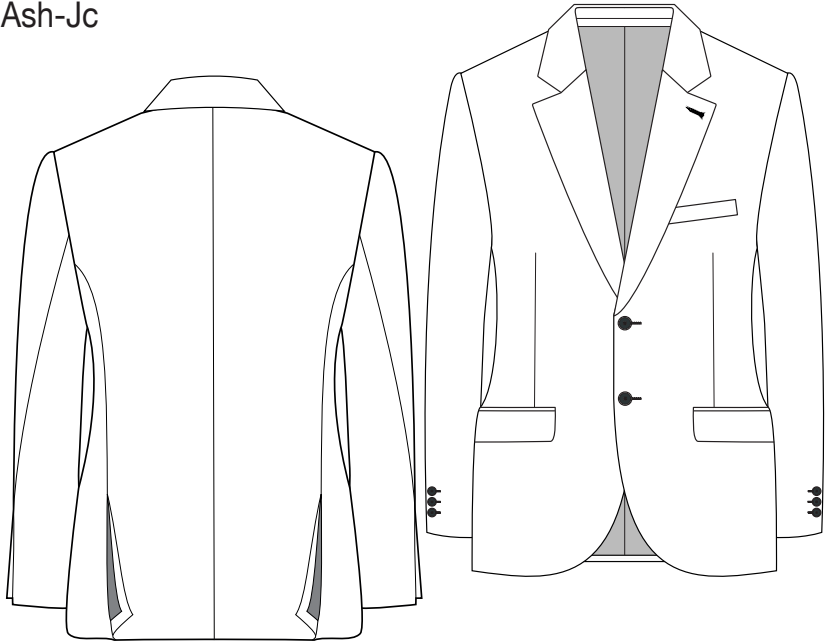

GOOD MANNERS

Ash-Jc

Tr102

Wa509

Fitting: **Extra Slim Fit**

Style card: **Ash1-Su3**