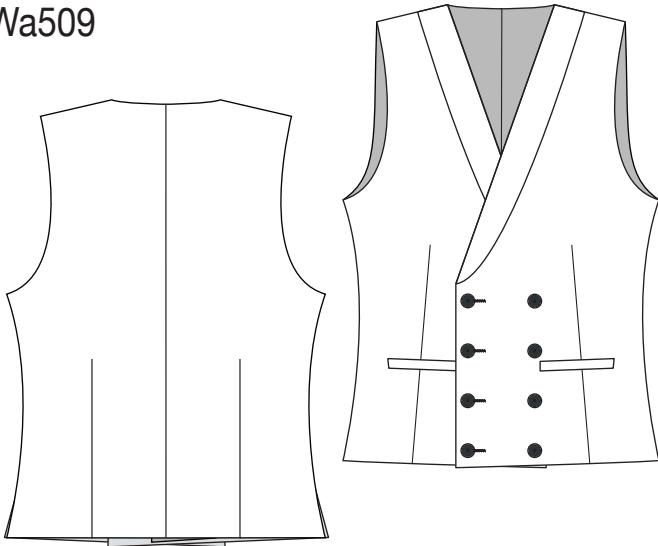

GOOD MANNERS

Ash-Jc

Tr102

Wa509

Fitting: **Extra Slim Fit**

Style card: **Ash1-Su3**