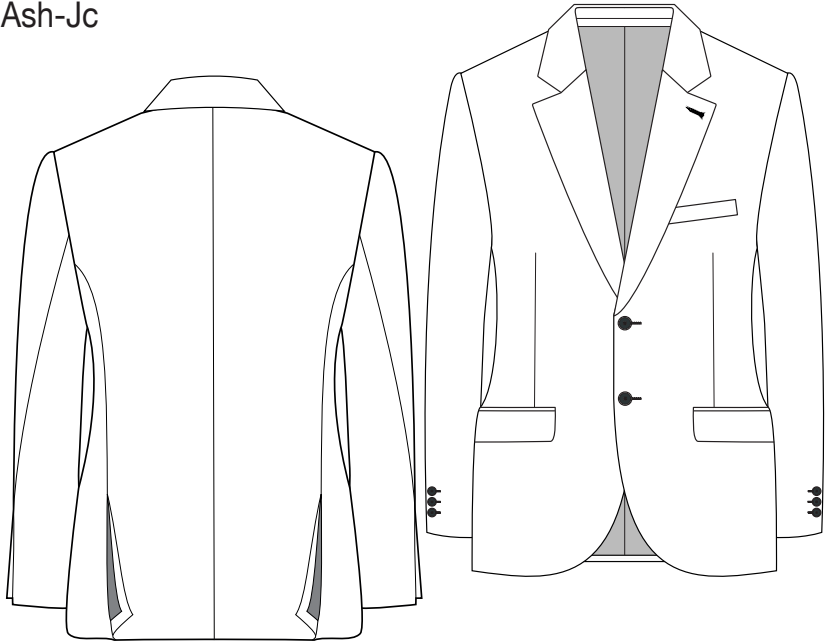

GOOD MANNERS

Ash-Jc

Tr102

Wa508

Fitting: **Extra Slim Fit**

Style card: **Ash-Su3**