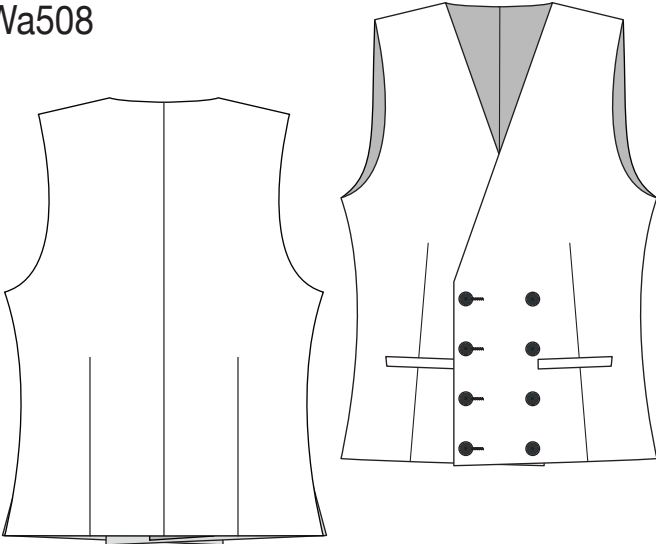

GOOD MANNERS

Ash-Jc

Tr102

Wa508

Fitting: **Extra Slim Fit**

Style card: **Ash-Su3**