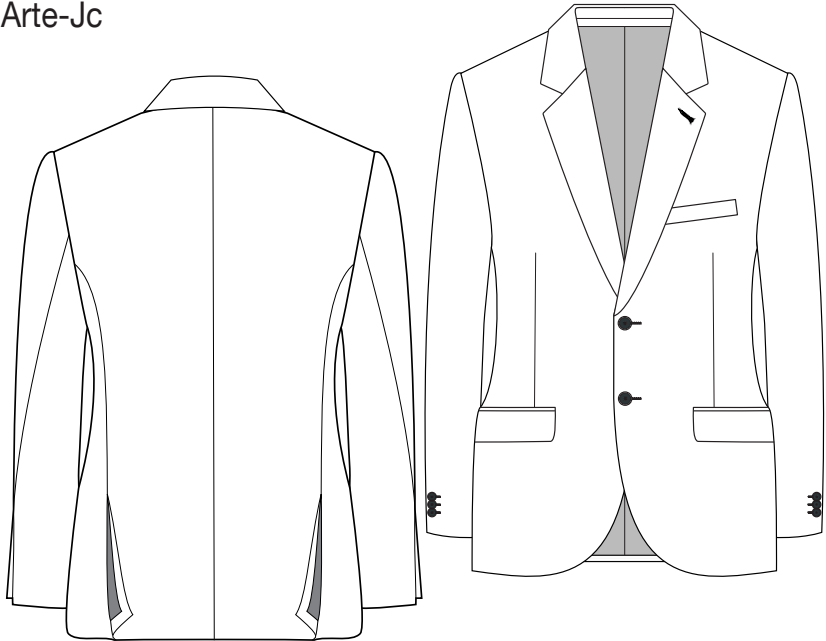

# GOOD MANNERS

Arte-Jc

Tr103

Wa510

Fitting: **Extra Slim Fit**

Style card: **Arte4-Su3**