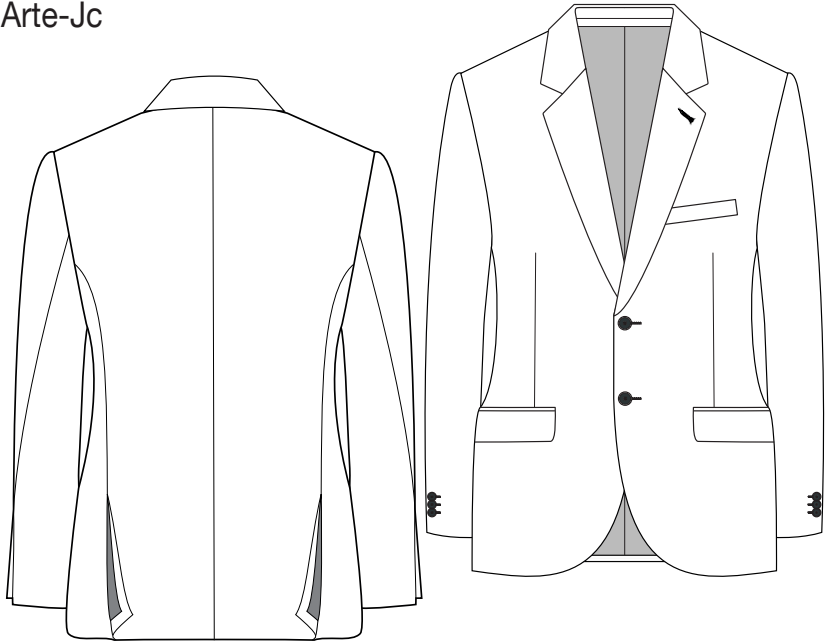

GOOD MANNERS

Arte-Jc

Tr103

Wa512

Fitting: **Extra Slim Fit**

Style card: **Arte3-Su3**