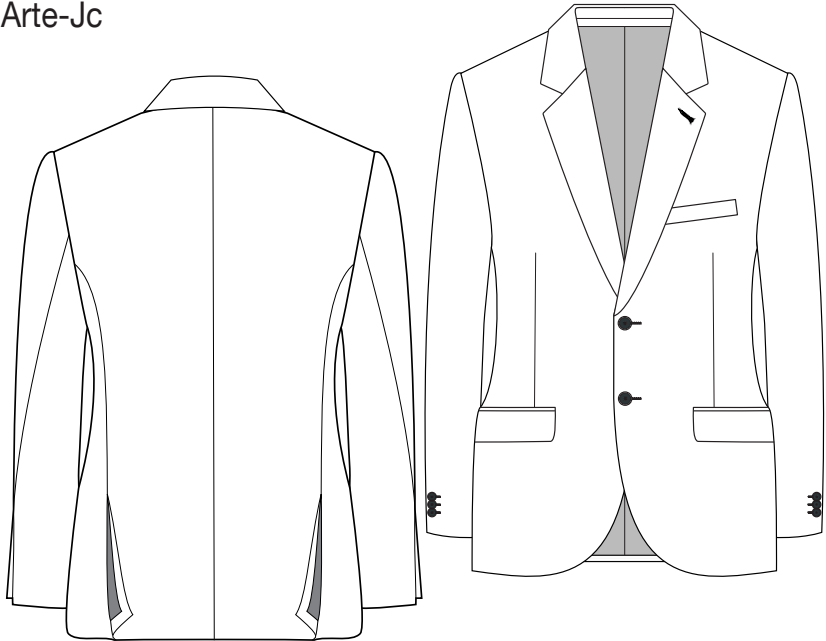

GOOD MANNERS

Arte-Jc

Tr102

Wa510

Fitting: **Extra Slim Fit**

Style card: **Arte2-Su3**