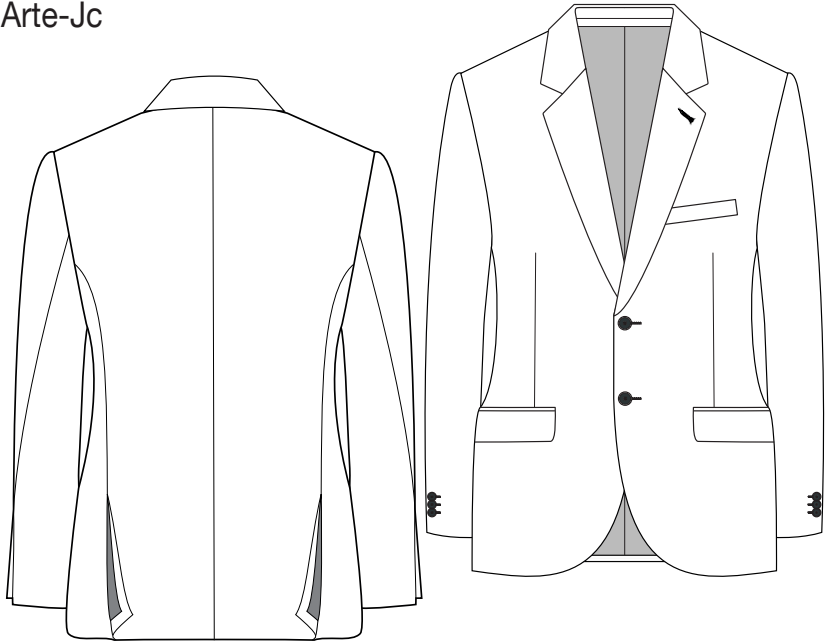

# GOOD MANNERS

Arte-Jc

Tr102

Wa509

Fitting: **Extra Slim Fit**

Style card: **Arte1-Su3**