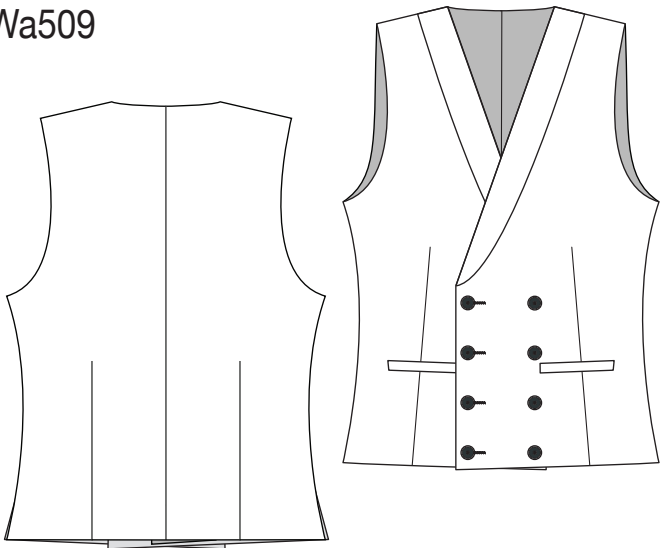

# GOOD MANNERS

Arte-Jc

Tr102

Wa509

Fitting: **Extra Slim Fit**

Style card: **Arte1-Su3**