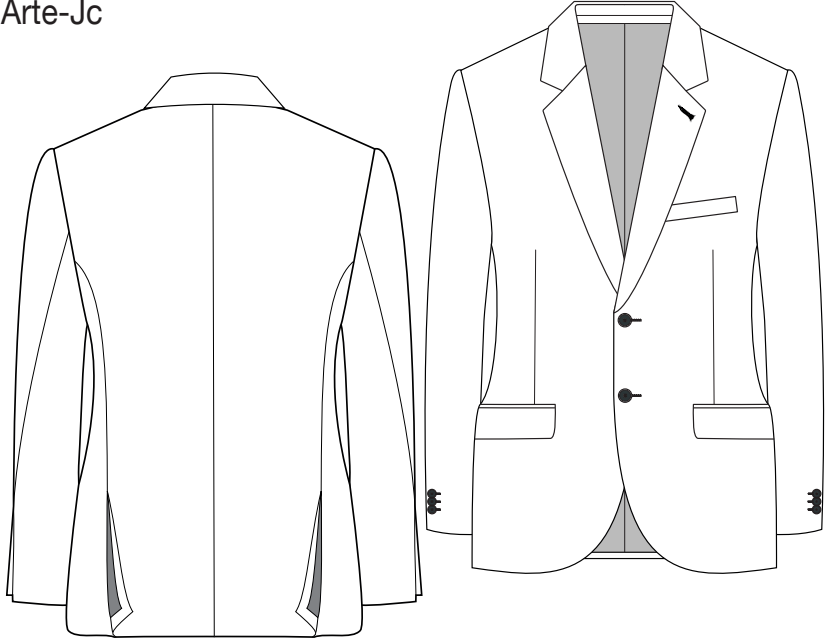

GOOD MANNERS

Arte-Jc

Tr102

Wa508

Fitting: **Extra Slim Fit**

Style card: **Arte-Su3**