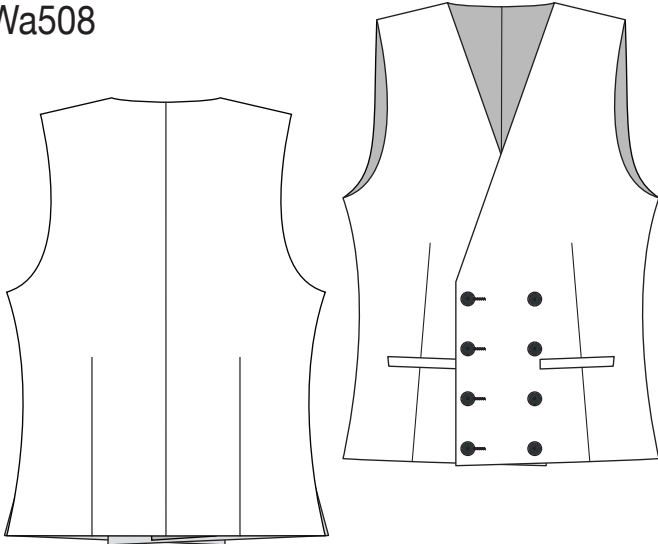

GOOD MANNERS

Arte-Jc

Tr102

Wa508

Fitting: **Extra Slim Fit**

Style card: **Arte-Su3**