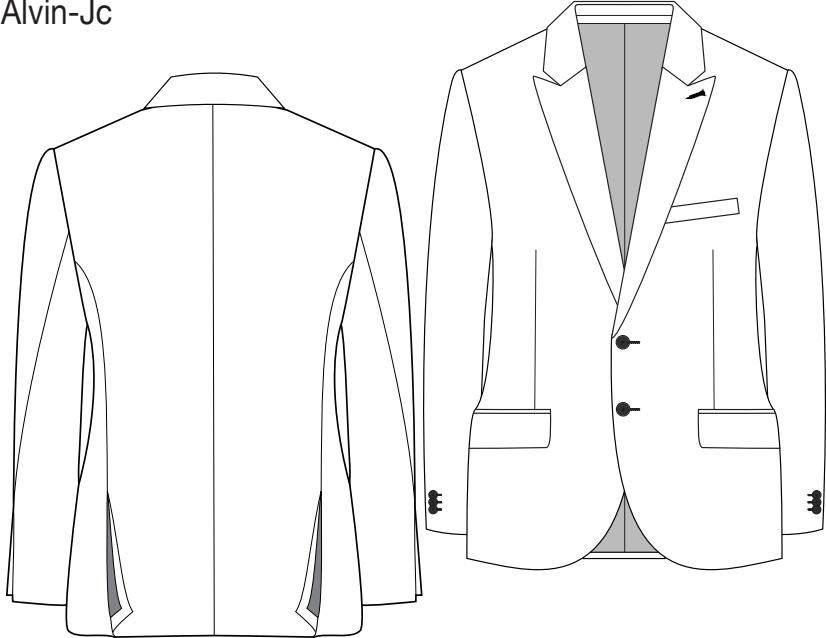

GOOD MANNERS

Alvin-Jc

Tr101

Wa500

Fitting: **Slim Fit**

Style card: **Alvin-Su3**