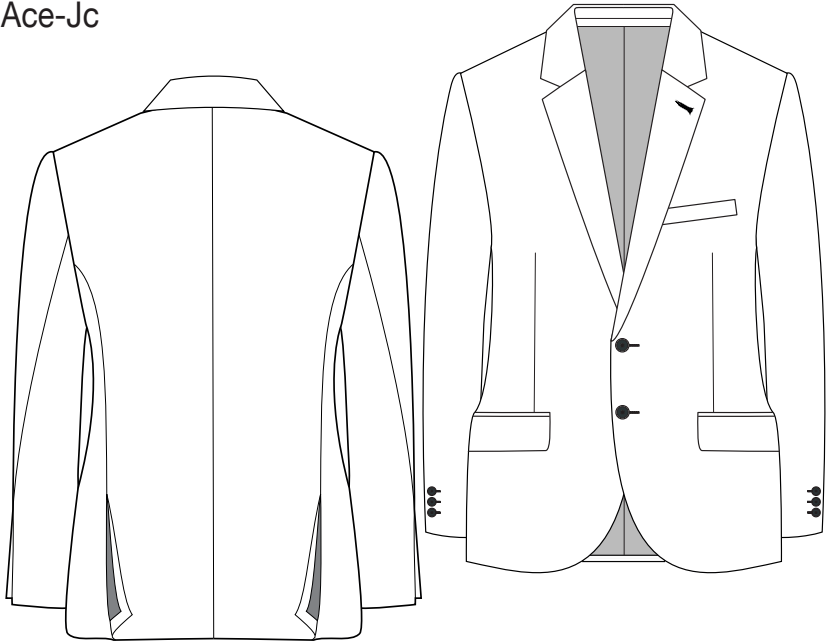

GOOD MANNERS

Ace-Jc

Tr101

Wa502

Fitting: **Slim Fit**

Style card: **Ace-Su3**